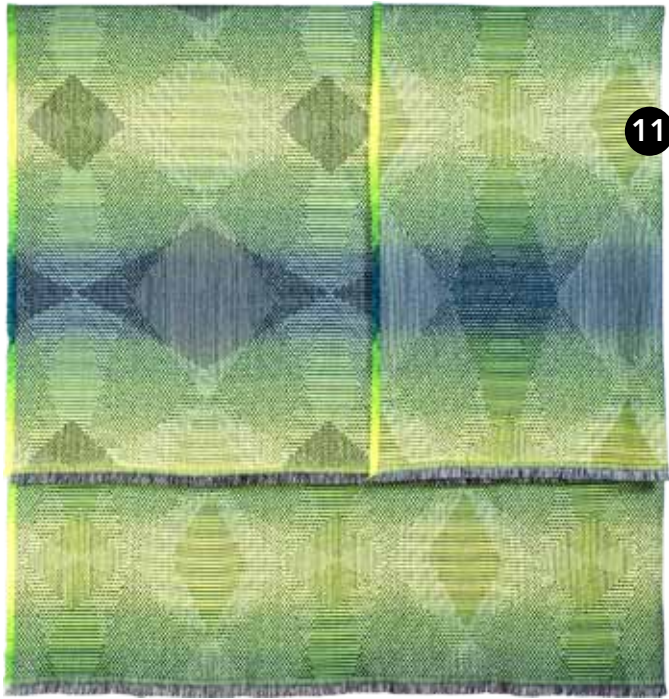

11

9

8

7

10

- 7- Volubilis / grey - Cushion 45 x 45 cm - front side: wool 96% silk 4% - back side: dark grey linen 100% - Advised retail price: 75€ incl.VAT
  8- Silicium / green- Throw 142 x 176 cm - Composition : wool 95% silk 5% - Advised retail price: 345€ incl.VAT
  9- Lepidoptera / lemon - Cushion 45 x 45 cm - front side: wool 95% silk 5% back side: light grey linen 100% - Advised retail price: 70€ incl.VAT
  10- Volubilis / lemon - Floor cushion 90x90cm - front side: wool 96% silk 4% - back side: grey coton 80% polyester 20% - Advised retail price: 210€ incl.VAT
  11- Lepidoptera / fluo green - Throw 142 x 176 cm - Composition : wool 95% silk 5% - Advised retail price: 345€ incl.VAT