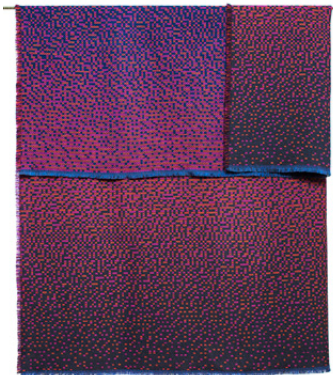

Pixels /red items

Throw 140x200cm