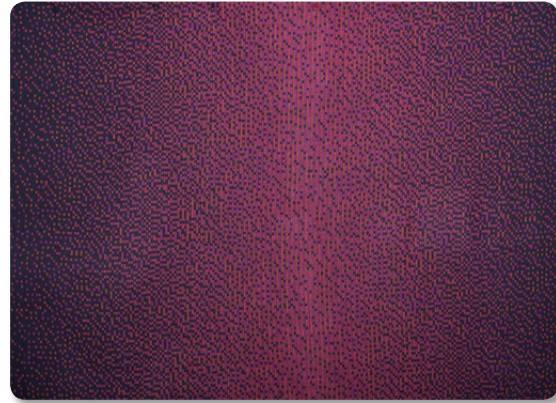

Pixels/red

Throw

140X200cm

Advised retail price: 348,00€ incl.VAT

Designed and woven in Belgium

Manufactured from highest quality materials
wool 70% viscose 20% silk 10%

front side