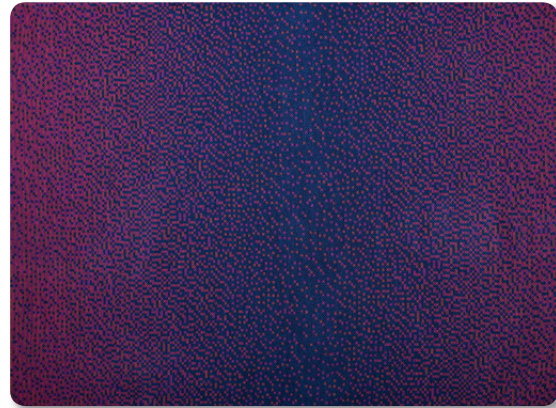

Pixels/red

Throw

140X200cm

Advised retail price: 348,00€ incl.VAT

Designed and woven in Belgium

Manufactured from highest quality materials
wool 70% viscose 20% silk 10%

back side