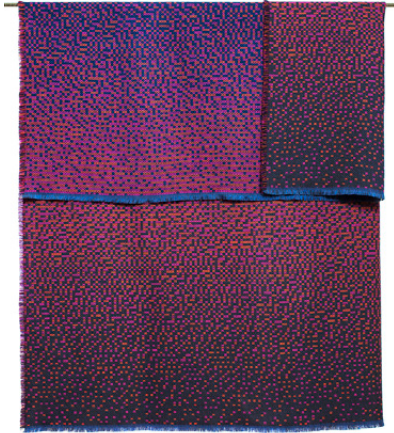

Manufactured from highest quality materials
wool 70% viscose 20% silk 10%
Back side: recycled fibres wo-ac-pl-pa blend

Backside colors

Zippered cushion cover. Woven pattern on front side.
Back side is dark blue or purple.

Backside colors

Zippered cushion cover. Woven pattern on front side.
Back side is dark blue or purple.

Cushion pad included : polypropylene non-woven fabric &
hollow fiber polyester filling (590 g/cushion).

Designed and woven in Belgium

hand wash in lukewarm water with care / dry clean

Manufactured from highest quality materials
wool 70% viscose 20% silk 10%
Back side: 100% cotton

Backside color

Zippered cushion cover. Woven pattern on front side.
Back side is dark blue.

Throw

140X200cm

Advised retail price: 348,00€ incl.VAT

Designed and woven in Belgium

Manufactured from highest quality materials
wool 70% viscose 20% silk 10%

front side

back side