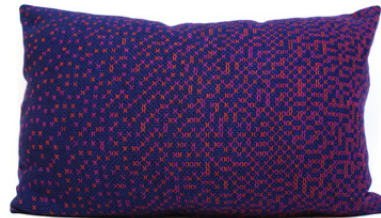

Pixels/red-Medium-B